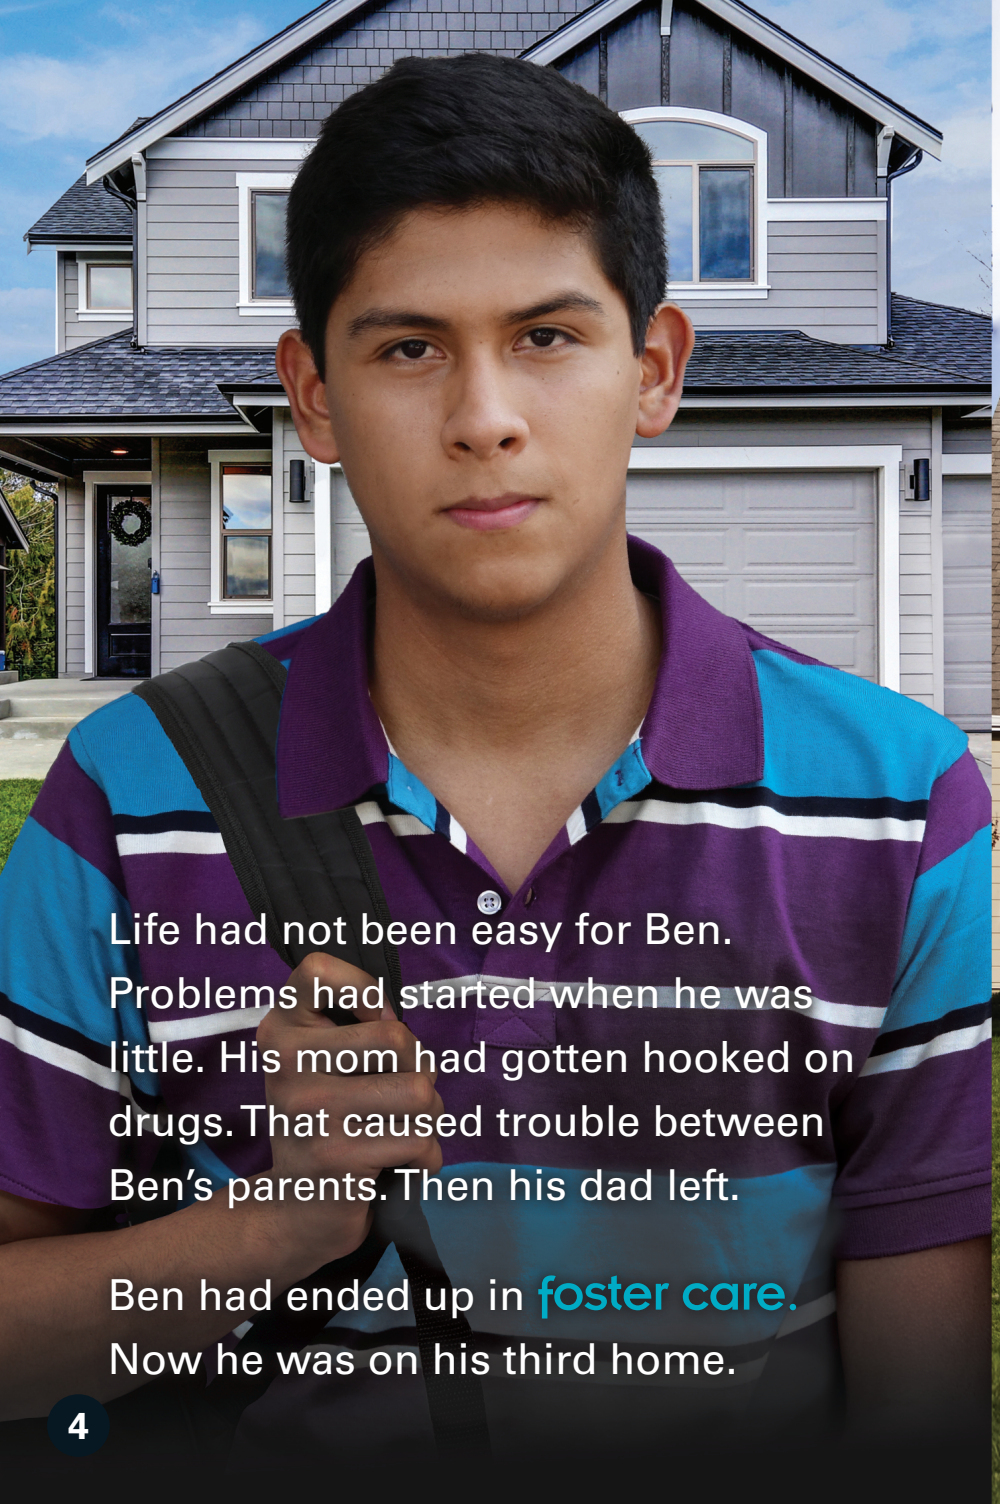

# REAL FAMILY

A person wearing a blue long-sleeved sweater and blue jeans stands in front of a modern house with grey siding and a dark roof. The person is holding a black backpack in their left hand. A large, dark-colored duffel bag is on the ground in the foreground. The title 'REAL FAMILY' is written in large, white, brush-stroke style letters across the middle of the image.

# REAL FAMILY

by Shanna Silva

Ben was having a bad day. And  
it was only going to get **worse**.  
What else was new?

Life had not been easy for Ben. Problems had started when he was little. His mom had gotten hooked on drugs. That caused trouble between Ben's parents. Then his dad left.

Ben had ended up in **foster care**. Now he was on his third home.

Ana was his sister. They had the same mom but different dads. Ana was in foster care too. But she lived with another family.

Ben and Ana went to the same high school. Neither felt like they fit in. Most of the kids were white. Many were rich. Only a few kids were Latino.